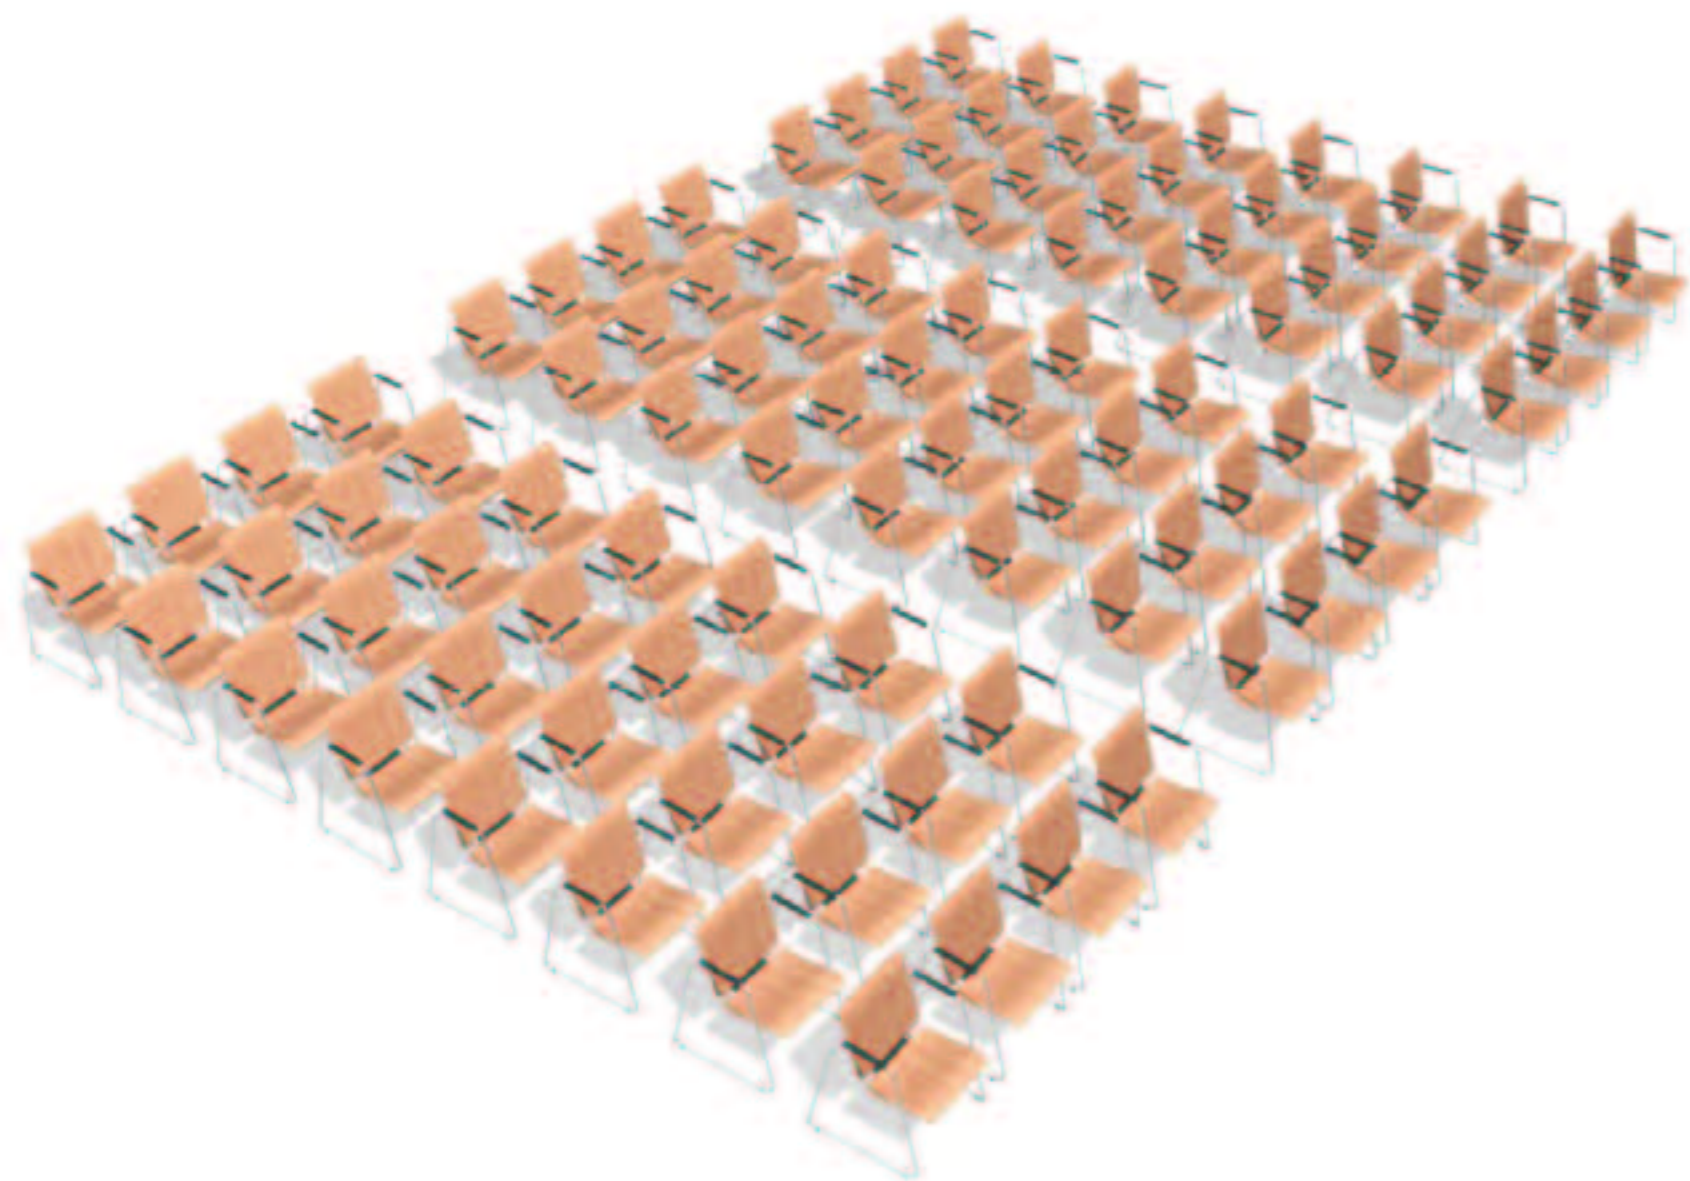

DESIGN ILIAN MELINDY

one person

4 trolleys

one person

8 trolleys

ORT

one trolley holds 12 pcs.