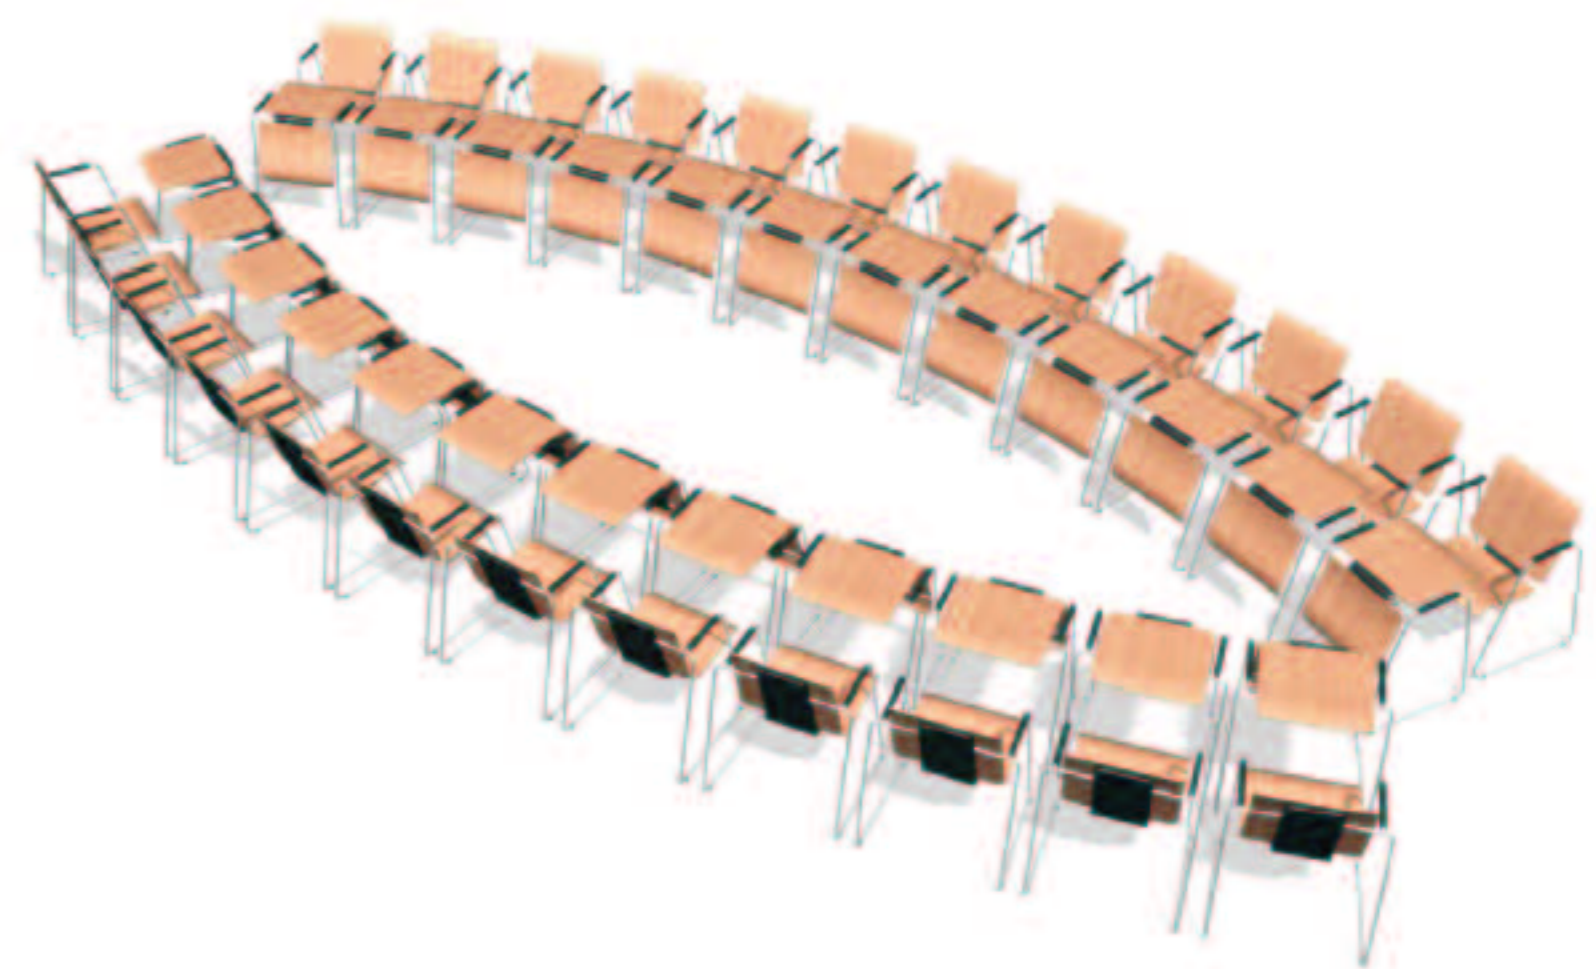

DESIGN ILIAN MELINDY

one person

4 trolleys

one person

8 trolleys

ORT

one trolley holds 12 pcs.