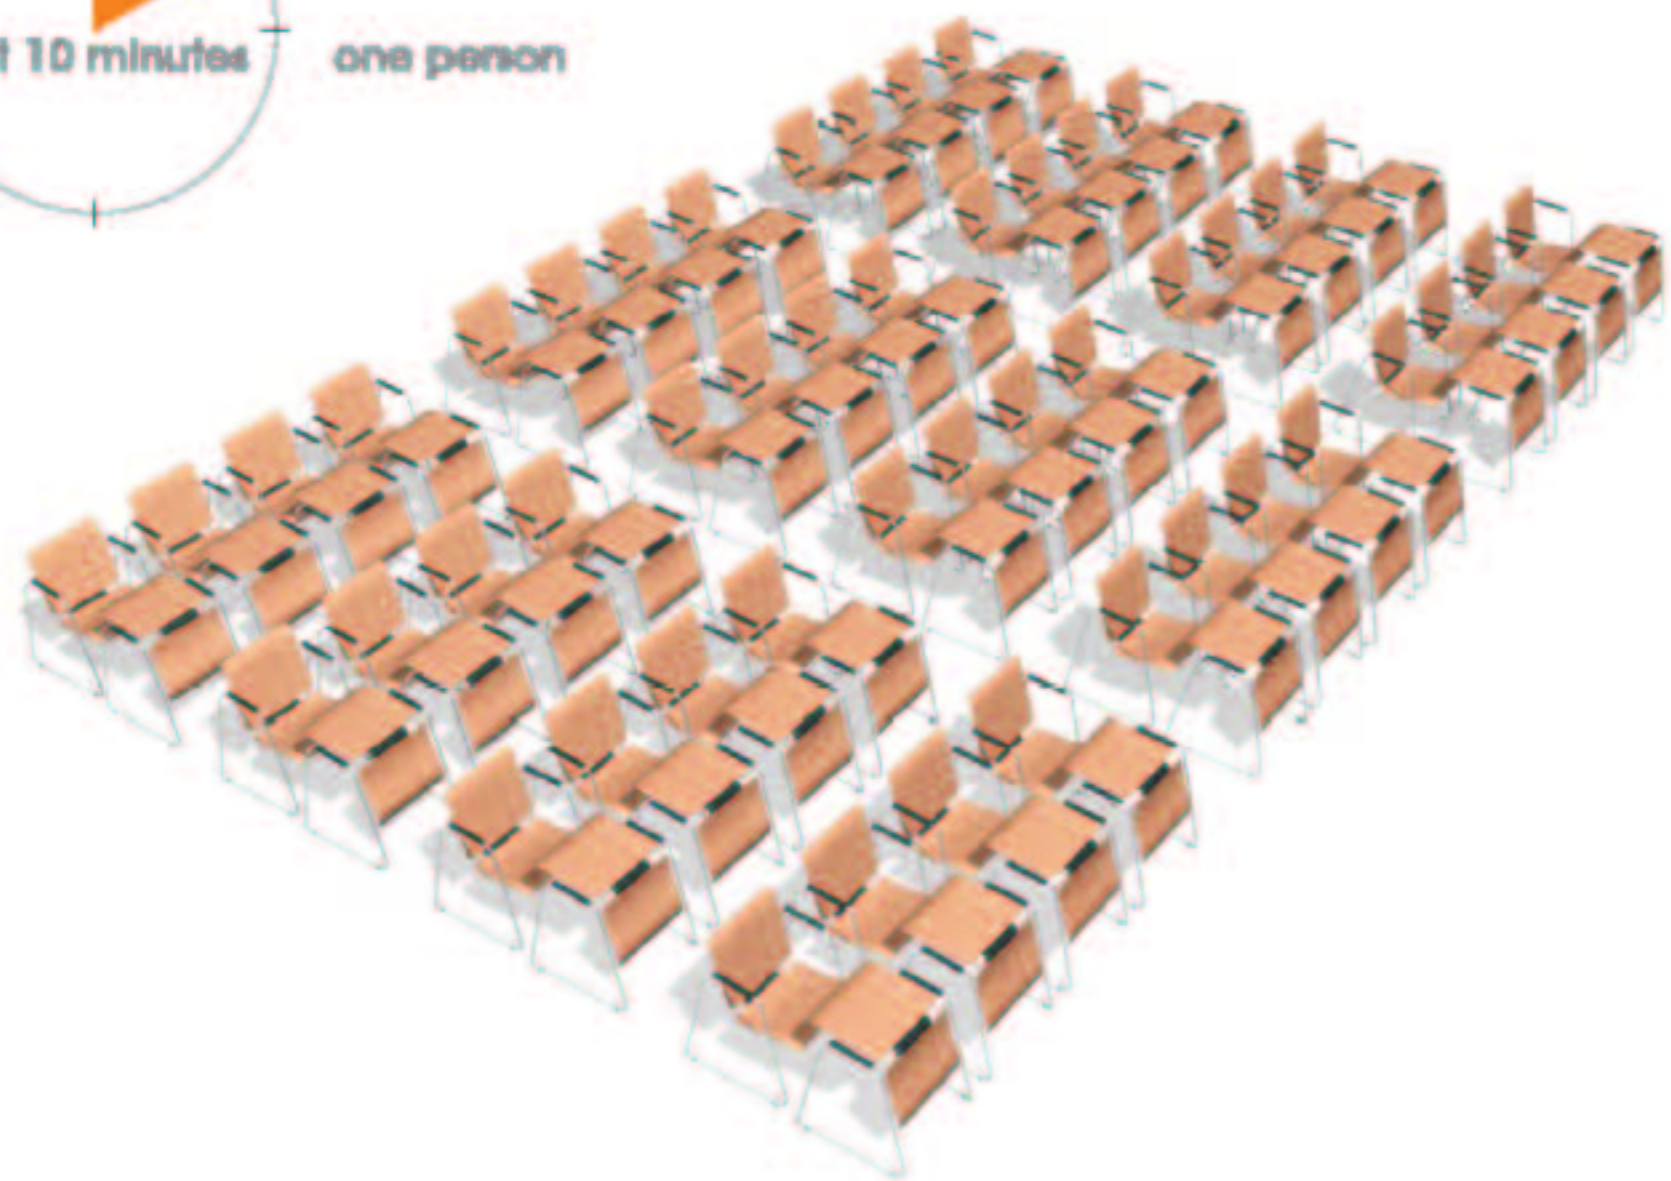

DESIGN ILIAN MELINDY

one person

4 trolleys

one person

8 trolleys

ORT

one trolley holds 12 pcs.